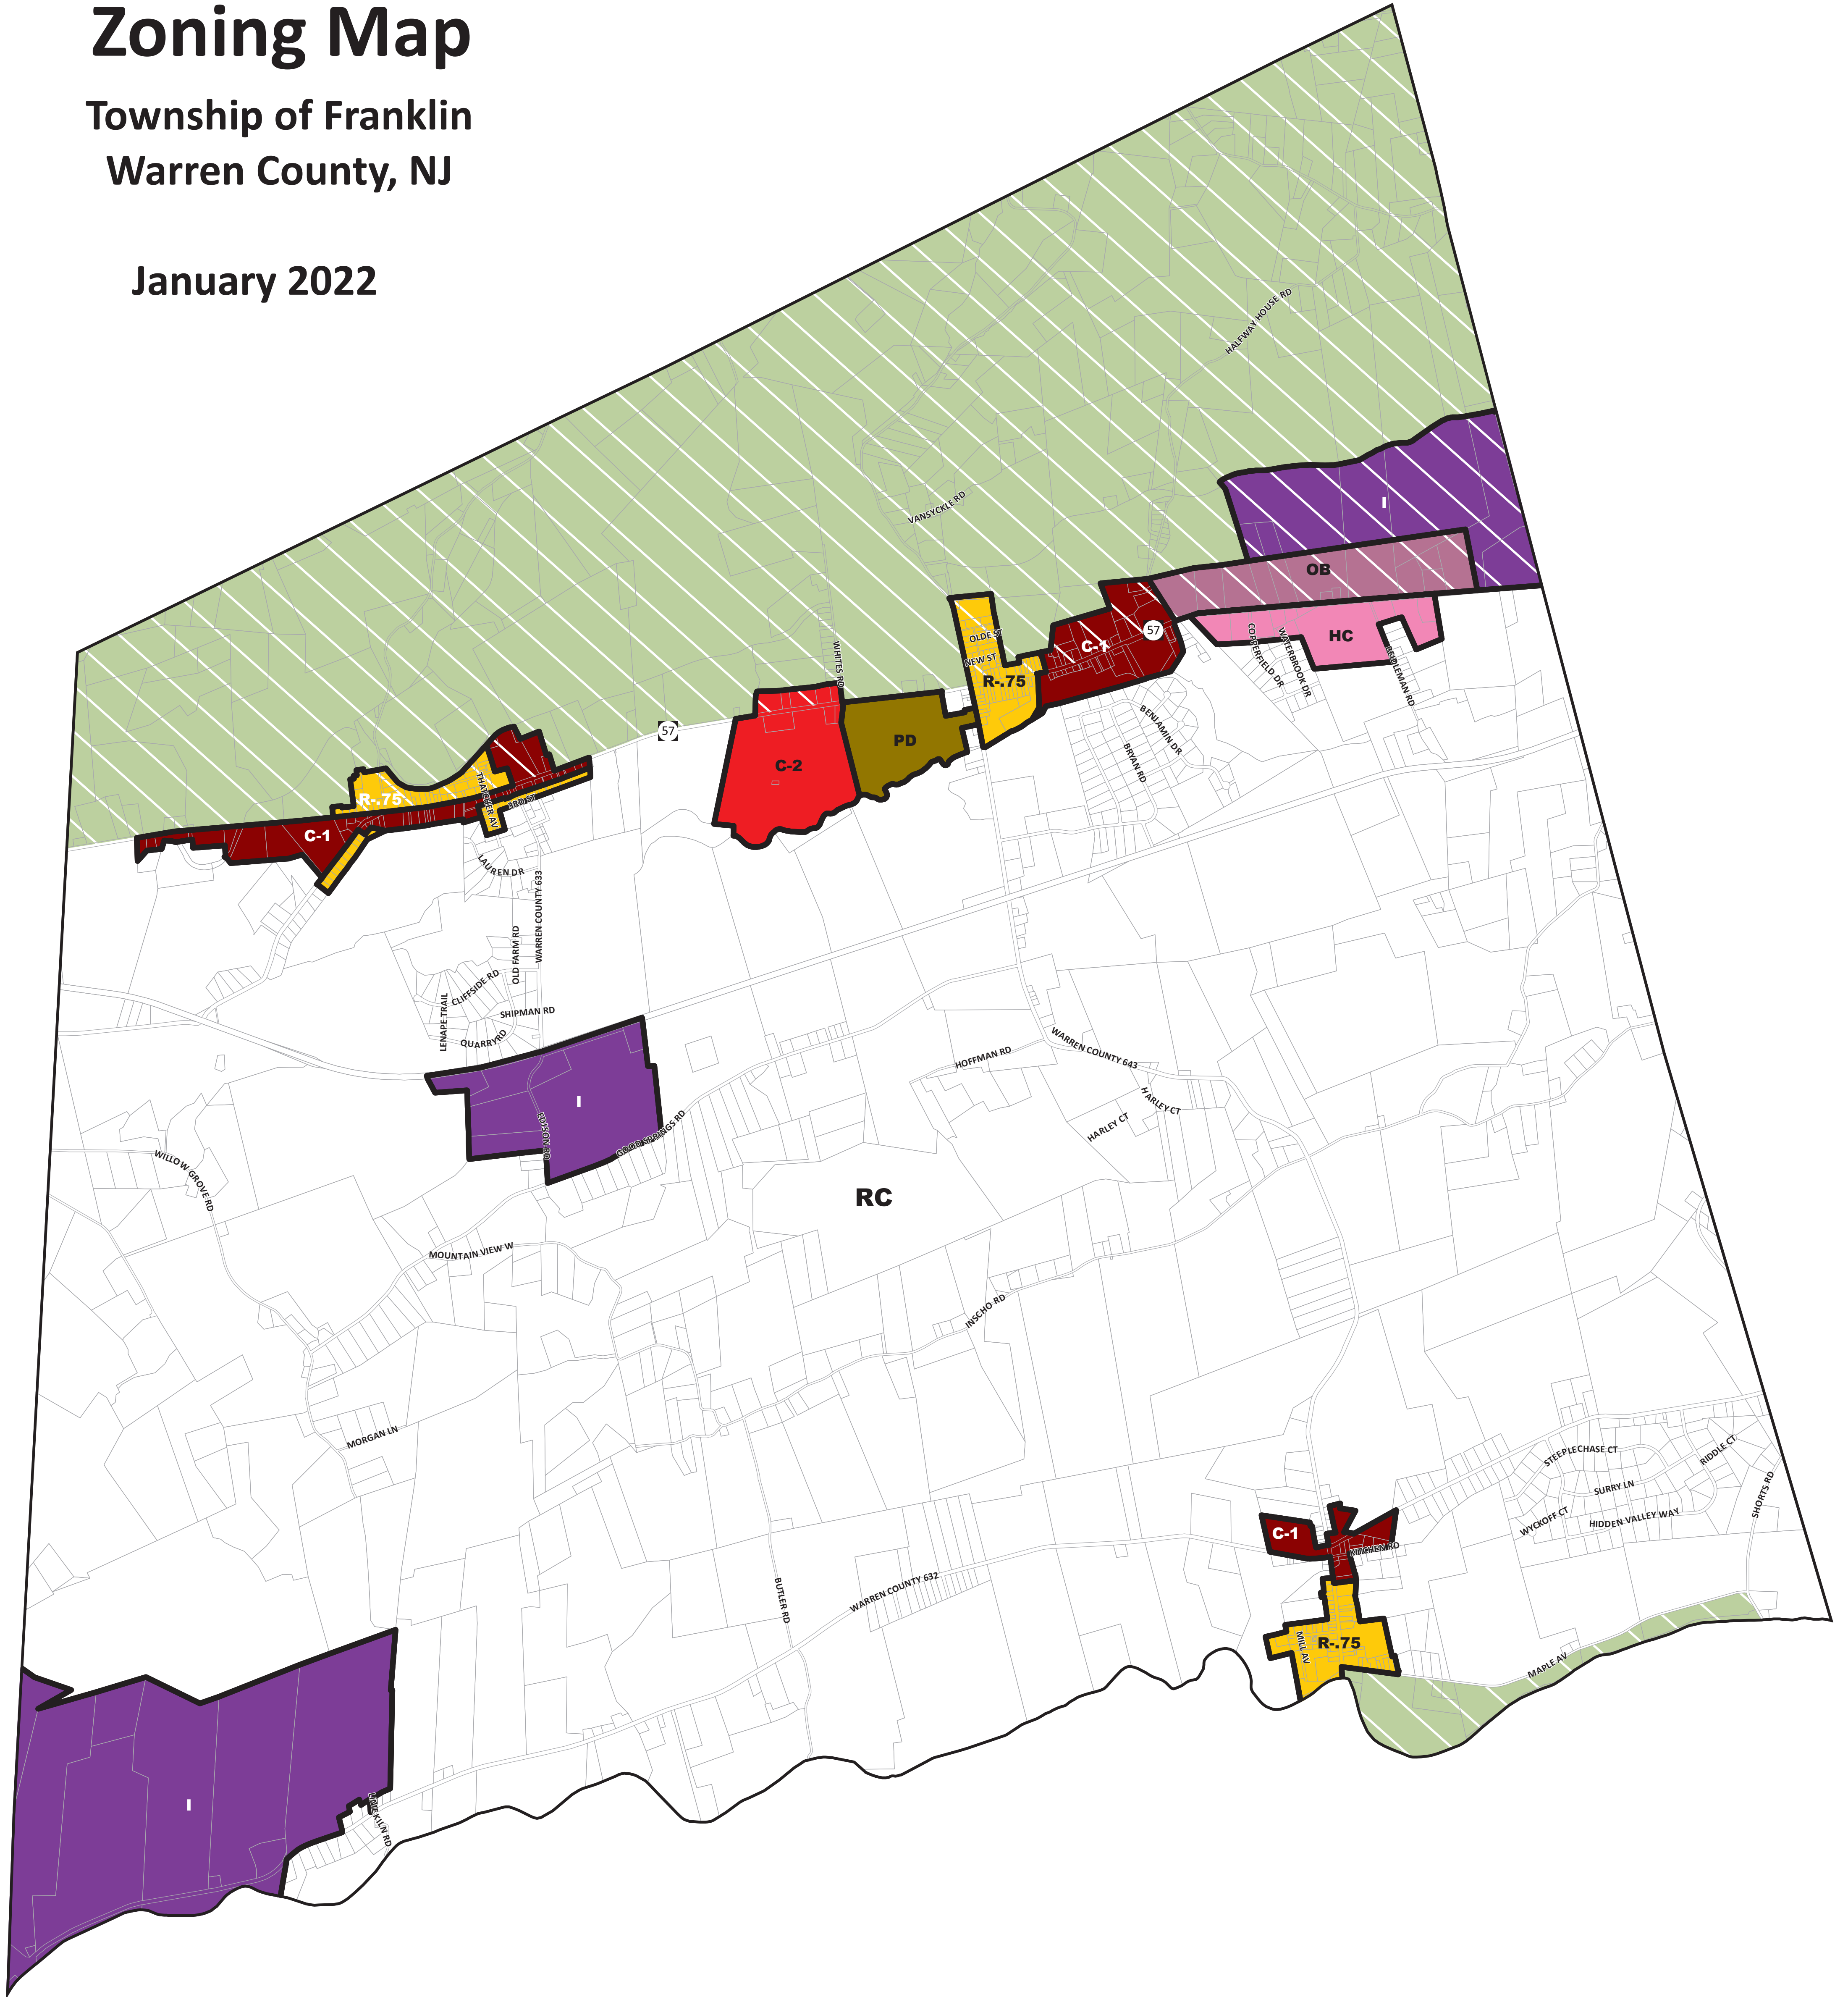

Zoning Map

Township of Franklin
Warren County, NJ

January 2022

Legend

-  Zone District Boundaries
-  Highlands Preservation Area

District Symbol	District Name
C-1	Village Commercial
C-2	Township Commercial
HC	Highway Commercial
I	Industrial
OB	Office Building
PD	Planned Development
R-75	Village Residential
RC	Rural Conservation

Map Scale = 1:16,200
1"=1,350'